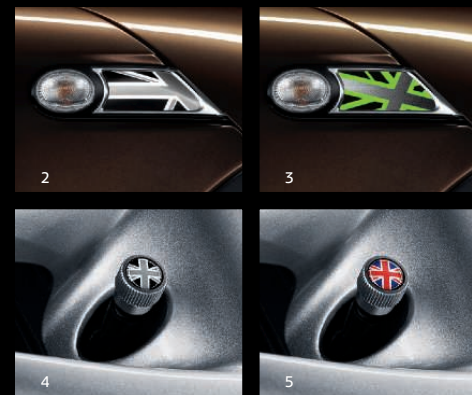

CATCHES THE EYE, STEALS THE HEART.

Everywhere it goes, the MINI leaves a trail of broken hearts behind it. It doesn't mean to. But the truth is, Genuine MINI Accessories make it too gorgeous to resist.

1 Double Spoke R99 light-alloy wheel in Silver
Size 7J x 17 inches, 205/45 R17 V runflat tyres.

1 Checkered Flag design for roof
The Checkered Flag design gives the MINI a unique look. For the MINI Hatch, this is available with Black and White squares, while for the MINI Clubman, a Silver and Black design is also on offer. The decal also covers the profiled edges at the sides of the roof on the MINI Clubman.

1 Exterior mirror caps with Checkered Flag design
The perfect complement to the Checkered Flag roof design.

1 Additional headlights in Chrome
These round lights with a diameter of 140 millimetres are mounted in front of the radiator grille, and switched on when high-beam is activated.

1-3 Side scuttles
The eye-catching side scuttles perfectly complement the inimitable styling of your MINI. They are available in a choice of stylish designs and vibrant colours.

4+5 Valve caps
A small detail that makes a big impact. Available in a Black Jack (Fig. 4), Union Jack (Fig. 5) or Checkered Flag design.

RUNFLAT TYRES.

How can you keep driving after a puncture without changing the wheel? Easy. With runflat technology. The sidewalls of the tyres are specially reinforced and made of an extremely heat-resistant rubber compound. Together with humps on the rim, this prevents the tyre from

detaching after a complete loss of pressure, even when cornering. As a result, there is no need to change the wheel. Depending on the load you are carrying, you can keep going at speeds of up to 80 km/h for between 150 and 800 kilometres.