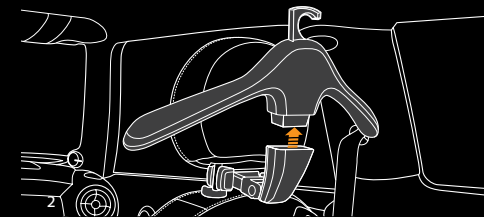

The handbrake grip and gaiter can also be specified in Hot Chocolate leather.

2–4 Travel and Comfort System

The MINI Travel and Comfort System is a great addition for longer journeys. The modular system is structured around a base attachment that is easily affixed between the bars of the head rest. This can then be used with the clothes hanger, universal hook, or the holder for Apple iPad (see page 19). As well as ensuring your garments don't crumple on the way to your destination, the clothes hanger can also be used outside of the vehicle with a retractable hook (Fig. 2). The universal hook is ideal for hanging light shopping bags or a suit bag. The MINI Travel and Comfort System comes in Matt Black with Brilliant Black highlights, and is scheduled for release in April 2014.